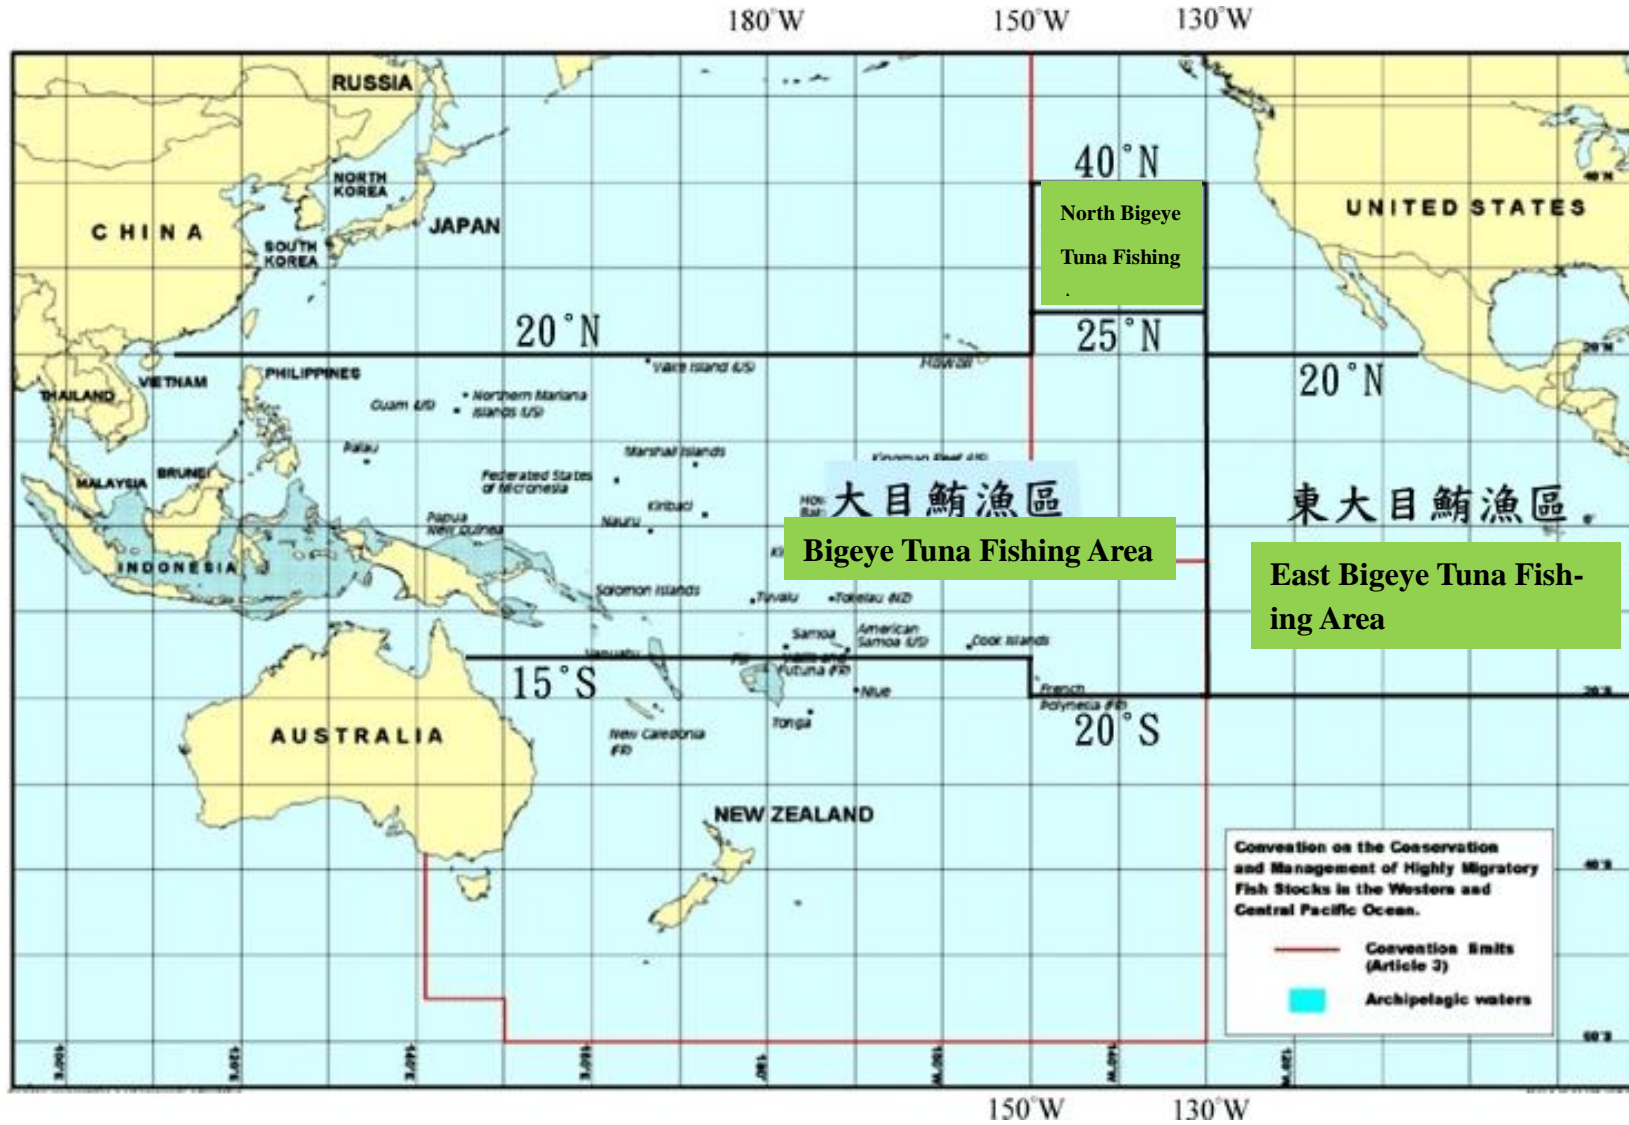

Appendix 3 Bigeye Tuna Fishing Area for Fishing Vessels of 100 GT and above in the Pacific Ocean

Appendix 4 Albacore Tuna Fishing Area for Fishing Vessels of 100 GT and above in the Pacific Ocean